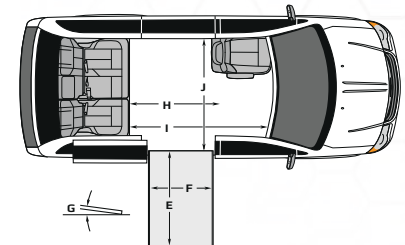

Chrysler Power Infloor

The solution-driven Chrysler Power Infloor offers innovative infloor technology on a proven, dependable chassis.

Our 32" wide ramp accommodates more wheelchair and scooter sizes than any other infloor system. Coupled with our exclusive Customer Convenience Package, which features chimes and a lighted ramp upon deploy and stow, this is a first-class mobility option. Visit your dealer today and experience the BraunAbility Chrysler Power Infloor.

Industry First 32" Wide Lighted Infloor Ramp

With a ramp angle of 9.5° and a smooth transition plate, BraunAbility makes entering & exiting effortless.

Dimensions

All dimensions are for reference only.

Door Opening Usable Width (Slide Door)	A	32.5"
Door Opening Usable Height (Slide Door)	B	55"
Interior Height at Center of Van	C	59"
Interior Height at Driver and Passenger Position	D	57.75"
Ramp Length	E	52"
Ramp Width (Usable Clear Opening)	F	32"
Ramp Angle	G	9.5°
Interior Floor Length (Behind Front Seats)	H	57"
Overall Interior Floor Length (Flat Area)	I	87.5"
Interior Width at B Pillars	J	62"