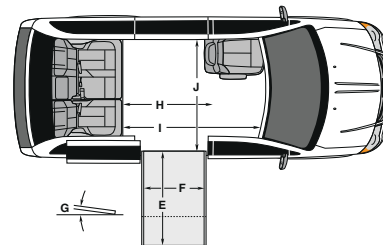

The ramp features 2" side rails for extra security and an 800 lb weight capacity. The ramp can also be operated manually.

The Dodge CompanionVan[®] Plus packages convenience and quality in a brand new value-driven vehicle -- see for yourself today!

800.THE.LIFT 800.843.5438

braunability.com

Powered Ramp Switch

A powered ramp that opens at the touch of a button located on the passenger side b-pillar.

Available in Standard and XT Heights!

Dimensions

All dimensions are for reference only.

Door Opening Usable Width (Slide Door)	A	31.5"
Door Opening Usable Height (Slide Door)	B	52.5"
Door Opening Usable Height (Slide Door) XT	B	56.5"
Interior Height at Center of Van	C	57.25"
Interior Height at Center of Van XT	C	61"
Interior Height at Driver and Passenger Position	D	56.25"
Interior Height at Driver and Passenger Position XT	D	60"
Ramp Length	E	52"
Ramp Width (Usable Clear Opening)	F	29.25"
Ramp Angle	G	12.8°
Ramp Angle XT	G	11.7°
Interior Floor Length (Behind Front Seats)	H	57"
Overall Interior Floor Length (Flat Area)	I	87.5"
Interior Width at B Pillars	J	62"

Due to manufacturing tolerances both with the OEM vehicle and the conversion components, all dimensions may vary slightly from those shown.