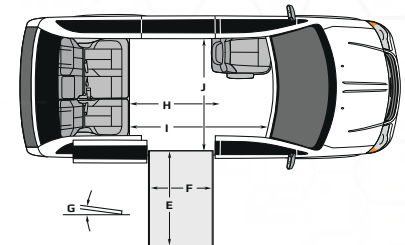

Dodge Power Infloor

The solution-driven Dodge Power Infloor offers innovative infloor technology on a proven, dependable chassis.

Our 32" wide ramp accommodates more wheelchair and scooter sizes than any other infloor system. Coupled with our exclusive Customer Convenience Package, which features chimes and a lighted ramp upon deploy and stow, this is a first-class mobility option. Visit your dealer today and experience the BraunAbility Dodge Power Infloor.

Dimensions

All dimensions are for reference only.

Door Opening Usable Width (Slide Door)	A	32.5"
Door Opening Usable Height (Slide Door)	B	55"
Interior Height at Center of Van	C	59"
Interior Height at Driver and Passenger Position	D	57.75"
Ramp Length	E	52"
Ramp Width (Usable Clear Opening)	F	32"
Ramp Angle	G	9.5°
Interior Floor Length (Behind Front Seats)	H	57"
Overall Interior Floor Length (Flat Area)	I	87.5"
Interior Width at B Pillars	J	62"

Industry First 32" Wide Lighted Infloor Ramp

With a ramp angle of 9.5° and a smooth transition plate, BraunAbility makes entering & exiting effortless.

Due to manufacturing tolerances both with the OEM vehicle and the conversion components, all dimensions may vary slightly from those shown.