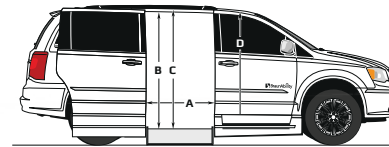

Dodge Power Infloor

The solution-driven Dodge Power Infloor offers innovative infloor technology on a proven, dependable chassis.

Our 32" wide ramp accommodates more wheelchair and scooter sizes than any other infloor system. Coupled with our exclusive Customer Convenience Package, which features chimes and a lighted ramp upon deploy and stow, this is a first-class mobility option. Visit your dealer today and experience the BraunAbility Dodge Power Infloor.

Dimensions

All dimensions are for reference only.

Door Opening Usable Width (Slide Door)	A	32.5"
Door Opening Usable Height (Slide Door)	B	55"
Interior Height at Center of Van	C	59"
Interior Height at Driver and Passenger Position	D	57.75"
Ramp Length	E	52"
Ramp Width (Usable Clear Opening)	F	32"
Ramp Angle	G	9.5°
Interior Floor Length (Behind Front Seats)	H	57"
Overall Interior Floor Length (Flat Area)	I	87.5"
Interior Width at B Pillars	J	62"

Industry First 32" Wide Lighted Infloor Ramp

With a ramp angle of 9.5° and a smooth transition plate, BraunAbility makes entering & exiting effortless.

Due to manufacturing tolerances both with the OEM vehicle and the conversion components, all dimensions may vary slightly from those shown.