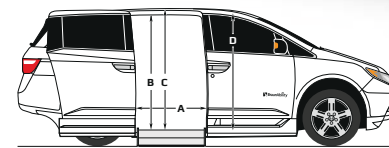

Dimensions

All dimensions are for reference only.

Door Opening Usable Width (Slide Door)	A	30.5"
Door Opening Usable Height (Slide Door)	B	55"
Interior Height at Center of Van*	C	60"
Interior Height at Driver and Passenger Position**	D	57.25"
Ramp Length	E	52"
Ramp Width (Usable Clear Opening)	F	28.375"
Ramp Angle (with Vehicle Kneeled)	G	8.4°
Interior Floor Length (Behind Front Seats)	H	57"
Overall Interior Floor Length (Flat Area)	I	91.5"
Interior Width at B Pillars	J	60.5"

Due to manufacturing tolerances both with the OEM vehicle and the conversion components, all dimensions may vary slightly from those shown.

800.THE.LIFT 800.843.5438

braunability.com

© 2016 BraunAbility. All rights reserved. All illustrations, descriptions and specifications in this brochure are based on the latest product information at the time of publication. The Braun Corporation reserves the right to make changes at any time without notice.