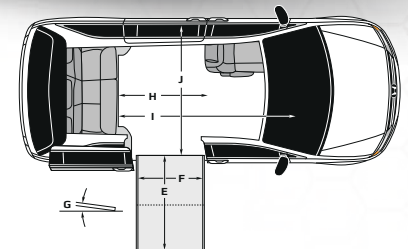

Honda Power Foldout

With its athletic exterior lines and a refined interior finish, you've never seen an accessible vehicle like the Honda Power Foldout.

The lines of our stylish ground effects blend seamlessly with our new step flare design cutting a sleek and modern contour. And with a body structure made of 35% stronger steel and a rear frame strengthened by nearly 60%, this is the safest Honda side-entry ever made. The 50/50 ramp design creates a low profile interior look and makes the side door easier to access.

Dimensions

All dimensions are for reference only.

Door Opening Usable Width (Slide Door)	A	30.5"
Door Opening Usable Height (Slide Door)	B	55"
Interior Height at Center of Van*	C	60"
Interior Height at Driver and Passenger Position**	D	57.25"
Ramp Length	E	52"
Ramp Width (Usable Clear Opening)	F	28.375"
Ramp Angle (with Vehicle Kneeled)	G	8.4°
Interior Floor Length (Behind Front Seats)	H	57"
Overall Interior Floor Length (Flat Area)	I	91.5"
Interior Width at B Pillars	J	60.5"