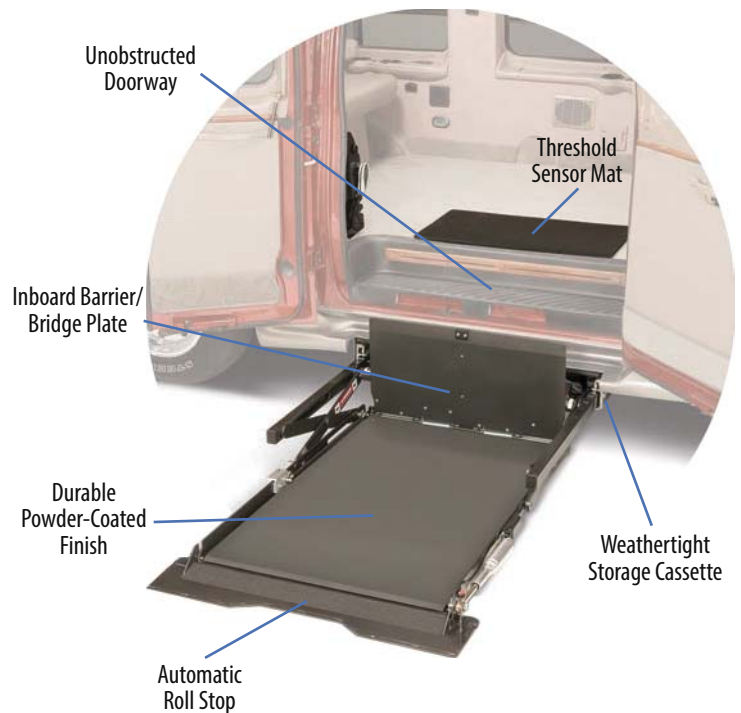

UVL[®] eBrochure

The UVL, or Under Vehicle Lift[®], offers an innovative solution to your personal mobility. With the lift mounted underneath the vehicle, it remains out of sight and out of your way until needed. This means easy access, a clear side view and maximum interior space—something your friends and family will appreciate on every trip.

The BraunAbility UVL Series lifts are electric in operation for both the in/out cycle and the outboard roll stop. The up/down cycle is hydraulic in operation. All functions are controlled by the standard hand-held control or the optional remote control.

The UVL Series is designed for installation at the side door of domestic full-size vans. Installation of the UVL requires modification to the van's drive shaft—consult your BraunAbility Dealer for details.

Under-Vehicle Storage for Maximum Interior Space

UVL [®] Series	NUVL603C	NUVL855C
Platform Width	31"	30"
Platform Length	48"	53"
Lifting Capacity	750 lbs.	750 lbs.
Hand-Held Control	Standard	Standard
Manual Backup	Standard	Standard
Remote Control	Optional	Optional
Door Operators	Optional	Optional
Side-Entry Platform	No	No
Side Door Installation	Yes	Yes
Rear Door Installation	No	No
Unit Weight	500 lbs.	632 lbs.